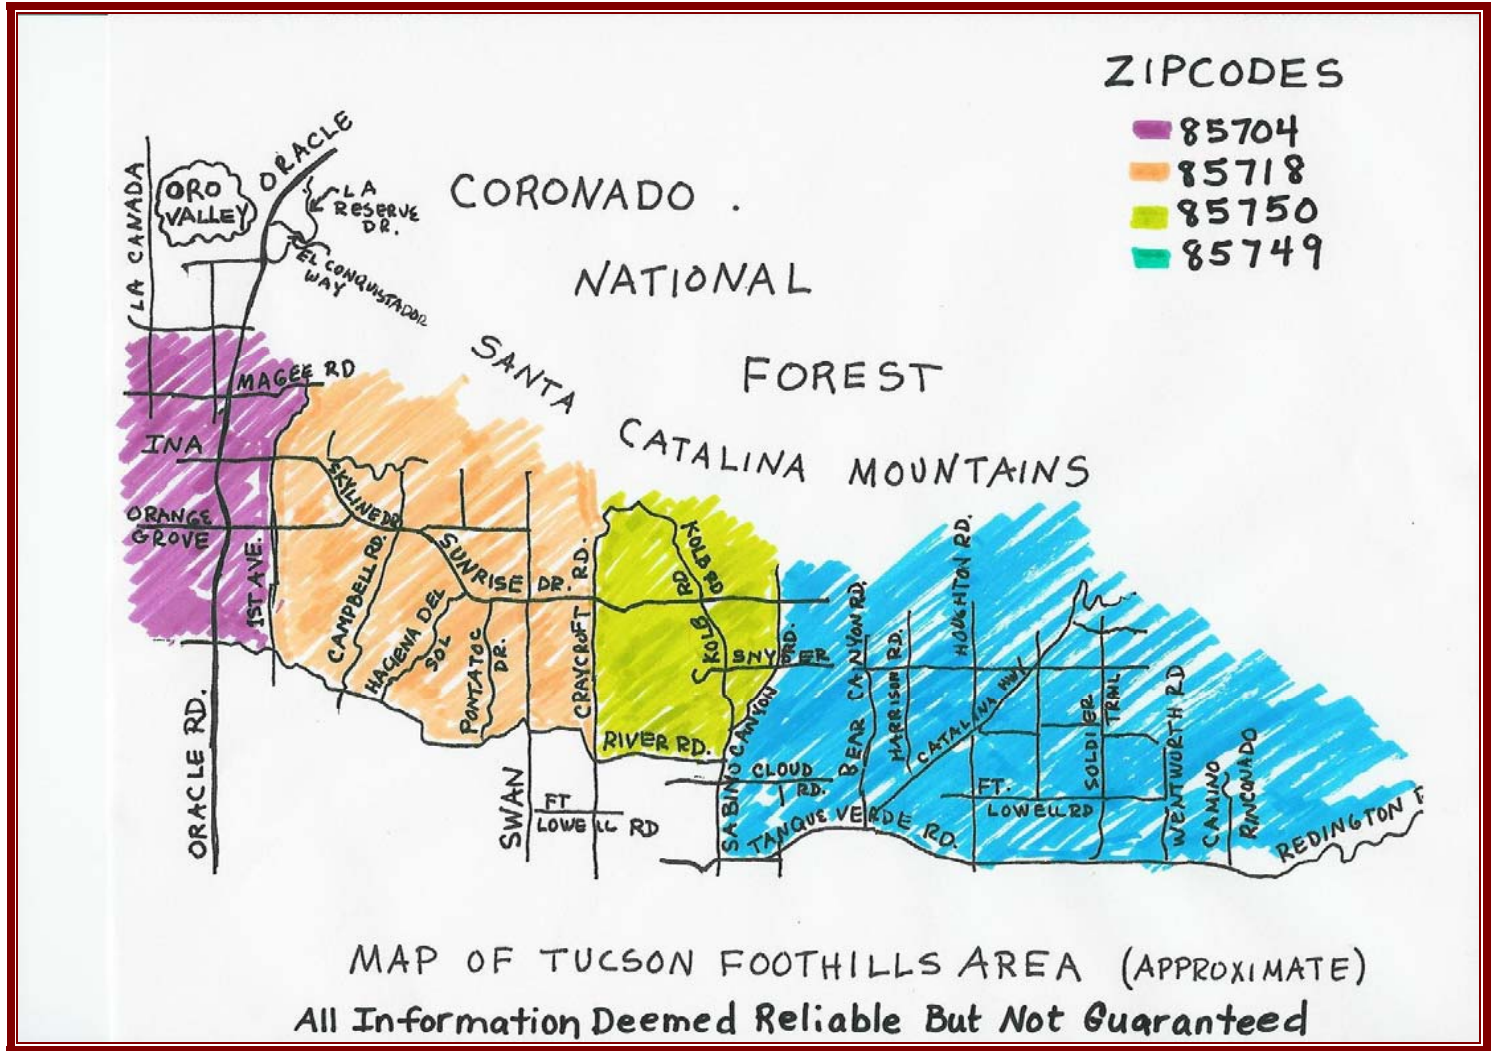

Patricia
Wesley

(520) 360-6636 -- Patricia@TucsonFoothillsHomes.com
1880 E. River Road, Suit 200, Tucson, AZ 85718
www.TucsonFoothillsHomes.com